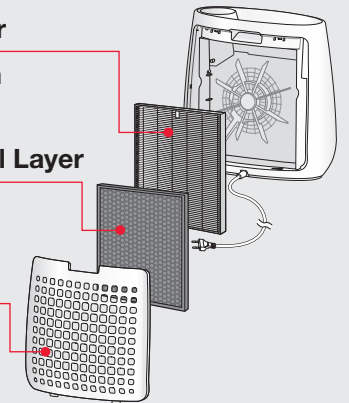

Micron Mesh Pre-Filter

Captures dust particles as small as 50 microns

1. 1 Highest Class H14 HEPA Filter (in EN1822 type)
2. 2 Captures 99.97% of 0.3 micron particles
3. 3 Large surface area
4. 4 Highest CADR (Clean Air Delivery Rate)
5. 5 Depending upon the usage and environmental conditions, a HEPA can last for 2 years.

Specifications

Model	FP-J30M
Air Purification System	Plasmacluster Ion Generator with True HEPA & Active Carbon Filter
Coverage area* (sq ft)	250
Air Flow/ CADR (m3/hr)	180 / 120 / 60
Noise level (max/med/low) (dB)	44 / 36 / 23
Modes	Haze, Low, Medium & High
Auto restart	Yes
Timer (Off)	Yes (4/8h)
Pre-filter	Standard Mesh
Filter Life#	Upto 2 Years
Voltage/frequency (V, Hz)	220-240, 50/60
Power input (max/med/low) (W)	50 / 30 / 13
Standby power (W)	0.6
Dimensions (WxHxD) (mm)	431 x 411 x 211
Net weight (kg)	4.2
Warranty	2 year ONSITE

The filter life may vary according to environmental conditions, season and occupant's lifestyle.

* Depending on fan speed & indoor environment conditions

SHARP
Be Original.

Sharp Business Systems (India) Private Limited
Email: pci@sharp-oa.com | All India Service Support: **1800-4254-322**
Timing: 9:00 am – 7:00 pm, All days
www.mySHARP.in